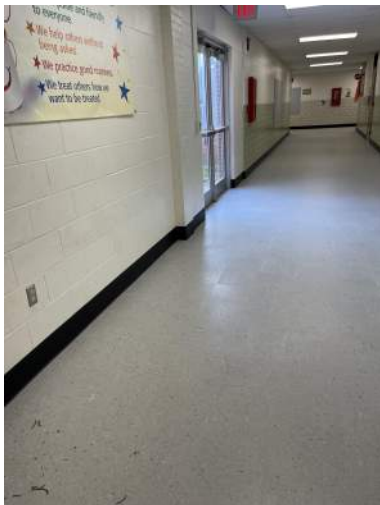

WESTRIDGE CORRIDOR