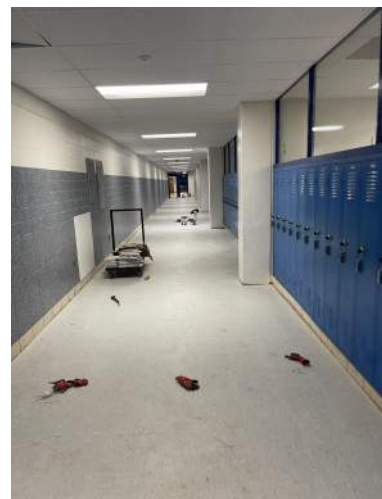

Raytown Quality Schools

MONTHLY PROJECT STATUS REPORT

JULY 24, 2023

2023 Building Upgrades

Raytown Middle School Interior Renovation

- Flooring installation is in progress in the corridors
- Resinous epoxy wall coating in the corridors is completed
- Media Center Renovation including carpet, paint, and lighting is almost completed
- Lighting replacements throughout are nearly completed
- Gym lighting and paint updates are underway.
- Band, Choir, & Orchestra Room renovations are in progress. Perimeter walls and ceilings are being painted, ceiling clouds will be hung after paint is applied, and lighting is being installed. Acoustical panels and wall graphics will be installed soon.

Eastwood Hills | Norfleet | Robinson | Westridge Interior Renovations

- Eastwood flooring material installation in the corridors is in progress; Media Center renovation is completed; Gym paint renovation is underway.
- Westridge corridor floor material installation is nearly complete with Media Center renovation in progress. The renovated Gym paint is completed.
- Norfleet flooring material installation in the corridors is in progress; Media Center renovation is completed; Gym paint renovation is underway.
- Robinson flooring material installation in the corridors is in progress; Media Center renovation is in progress; Gym paint renovation is underway; Resinous epoxy in the corridor is underway
- Wall Graphic installations are planned to begin in the two weeks
- Interior door replacements are underway in all locations and are nearly complete.
- Lighting replacements throughout all locations are nearly completed.

Middle School Gym Audio Visual Upgrades

Raytown South MS | Central MS | Raytown MS

- Installations are nearly complete at all locations.
- Commissioning and punch walks will be scheduled in the next 2 weeks

Photographs

RAYTOWN MIDDLE SCHOOL

we design the future®

GYM

GYM

MEDIA CENTER

MEDIA CENTER

BAND ROOM