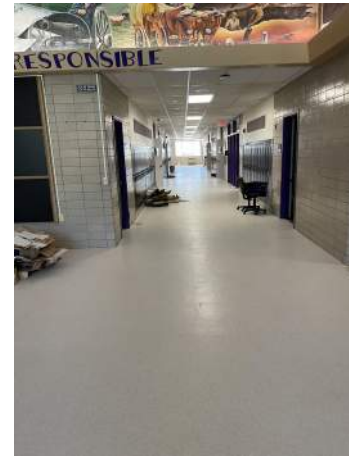

Southwood Gym painting is completed

Raytown High School Renovation

Demolition is complete at all locations

New framing and rough-ins in the Media Center and FACs Room are underway

Corridor Flooring Replacements and painting are underway throughout

Southwood Gym

Photographs

Raytown High School, New Window Installation in Progress

Raytown High School, New Corridor Flooring

Raytown High School, New Cafeteria Floor Finish

Central MS, New Corridor Floor Finish